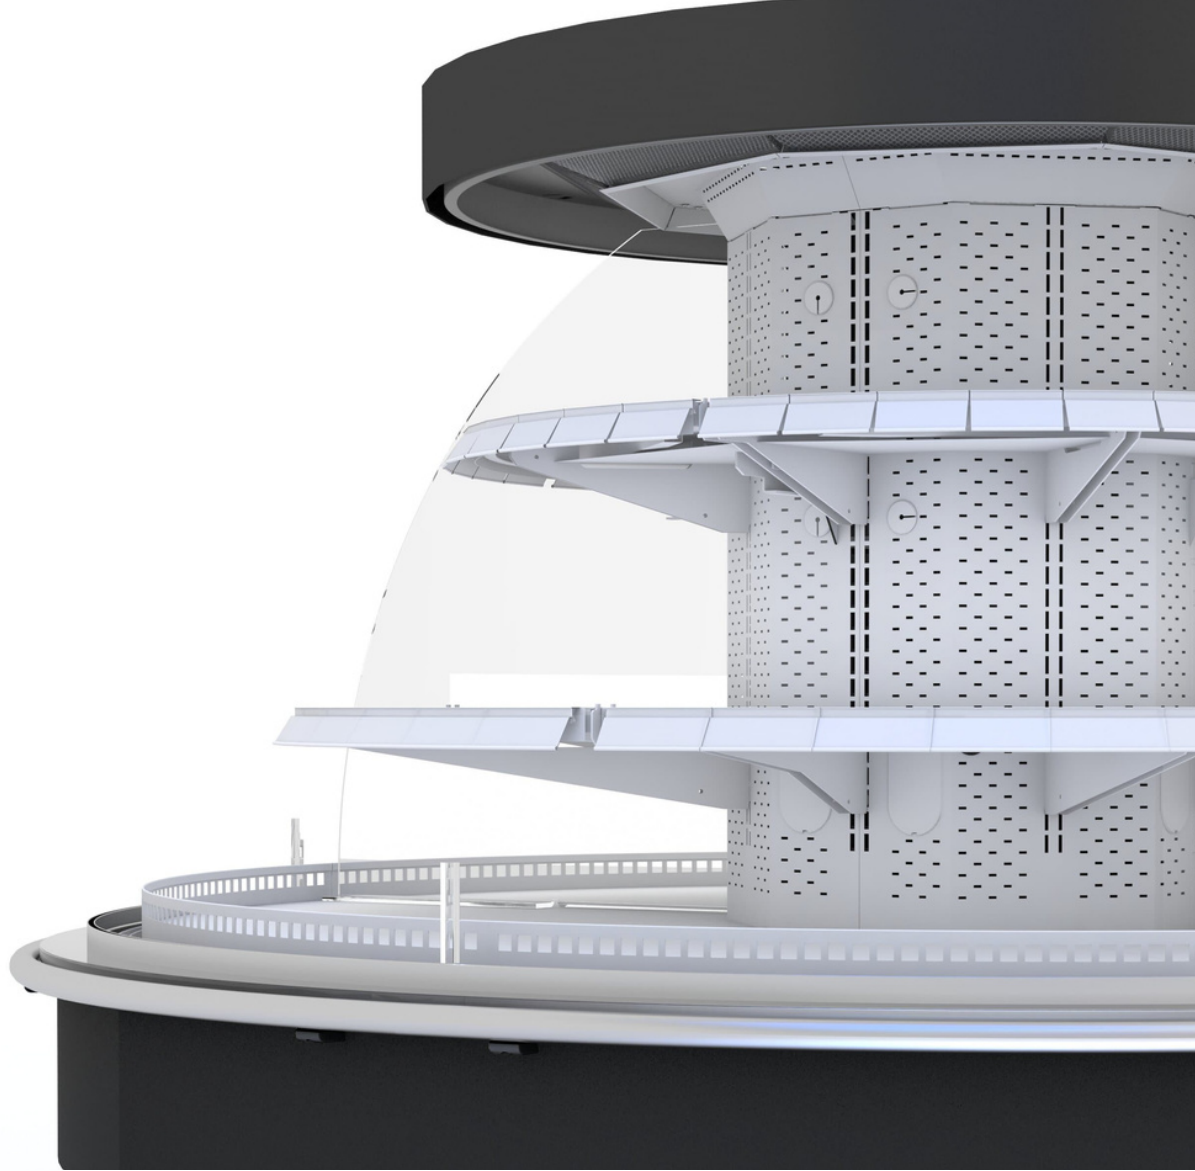

frost-trol
SOLID LINES

take away

take away

take aw

PLUG-IN

VICTORIA

Semivertical Multideck

VICTORIA

PMCC|36|16|71|60|ND|17

PLUG-IN

Highlights

Its special design makes it an excellent claim for the sale of fresh fruits and vegetables.

Standard equipment

·R449A refrigerant

Condensate evaporation tray

Plexiglass front riser

Mechanical fans

Electronic control

White pre-lacquered tank

Natural defrost

Fan protection

PERFECT FOR
FRUITS AND VEGETABLES

Options and Accessories

- Integrated LED top lighting and shelves.
- Electric defrost
- Stainless steel bumper
- Pre-lacquered components:
 - Shelves
 - Trays
 - Fairings
- Components in stainless steel AISI-304:
 - Suction, shelves, trays and fairings
- Options in stainless steel AISI-304:
 - Internal deposit
 - Kit plate and fan cover/evaporator cover/air brake
- Packaging treated wood.
- Packaging plus treated wood.
- Scanner price tag in shelf
- Plexiglass front riser 40mm