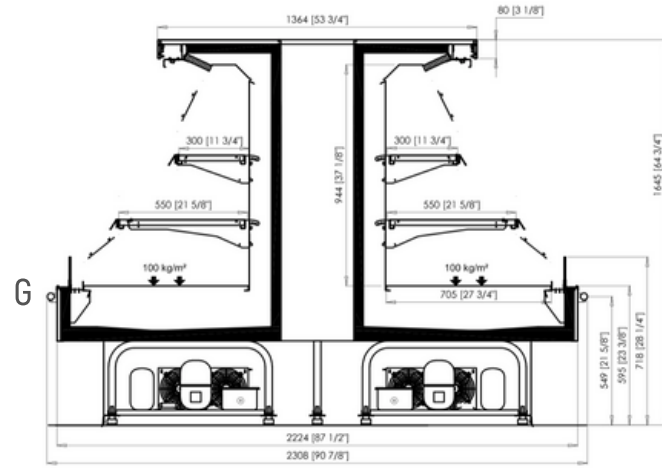

HEIGHT 1200

HM0000205130BD17

Available modulations

360°

HEIGHT 1600

PMCC36167160ND17

Available modulations

360°