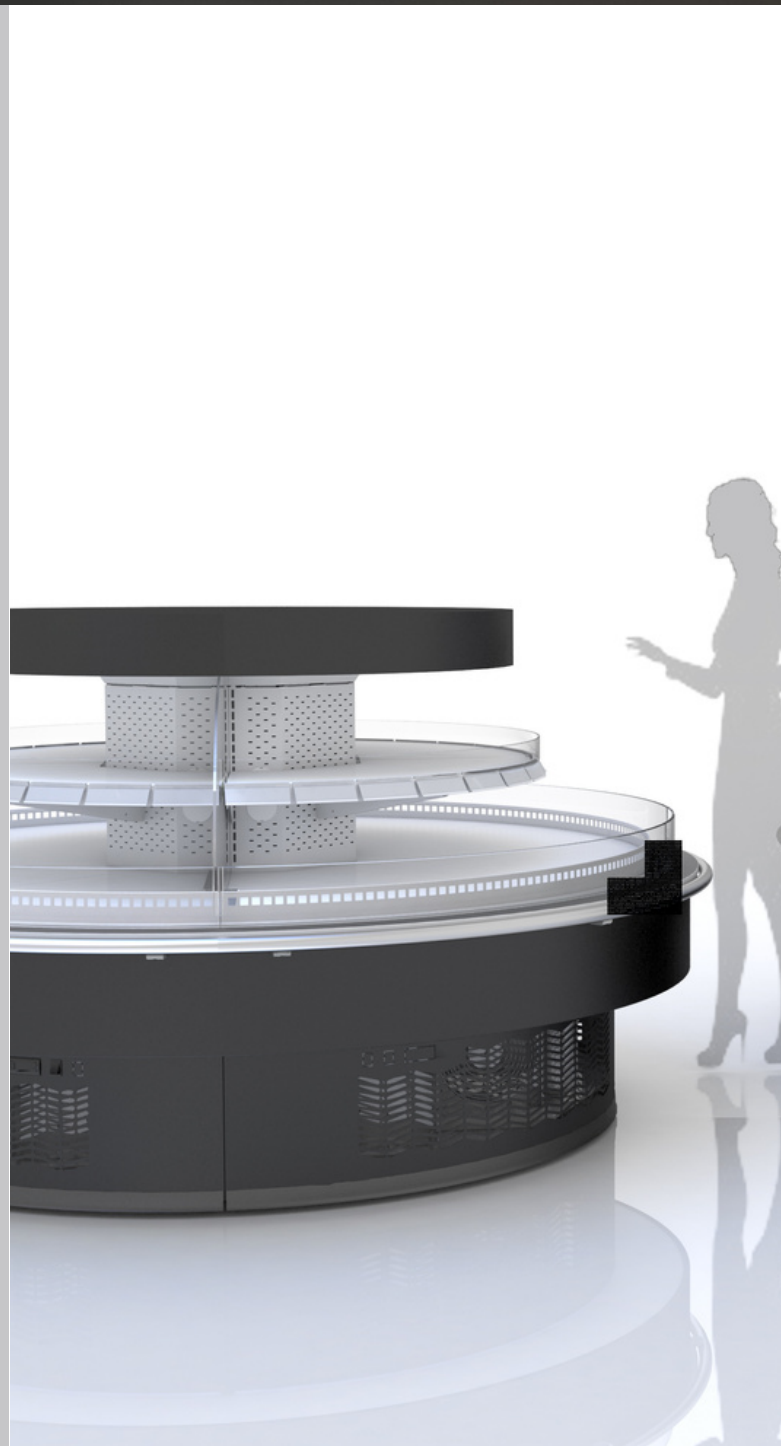

PMCC|36|16|71|60|ND|17

PLUG-IN

Highlights

Its special design makes it an excellent claim for the sale of fresh fruits and vegetables.

Standard equipment

·R449A refrigerant

Condensate evaporation tray

Plexiglass front riser

Mechanical fans

Electronic control

White pre-lacquered tank

Natural defrost

Fan protection

PERFECT FOR
FRUITS AND VEGETABLES

Options and Accessories

- Integrated LED top lighting and shelves.
- Electric defrost
- Stainless steel bumper
- Pre-lacquered components:
 - Shelves
 - Trays
 - Fairings
- Components in stainless steel AISI-304:
 - Suction, shelves, trays and fairings
- Options in stainless steel AISI-304:
 - Internal deposit
 - Kit plate and fan cover/evaporator cover/air brake
- Packaging treated wood.
- Packaging plus treated wood.
- Scanner price tag in shelf
- Plexiglass front riser 40mm