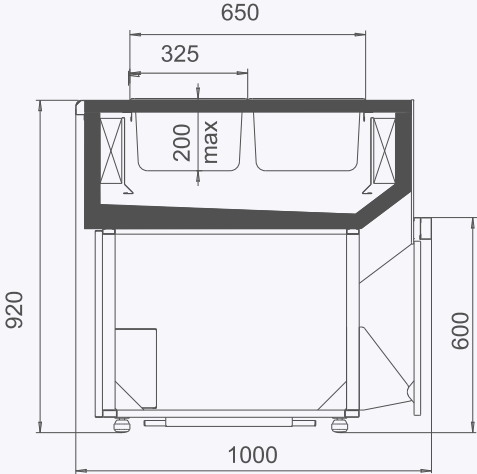

Missouri MC 120 pickles PP 130-DBM

MISSOURI MC 120 PICKLES SELF M

Length without sidewalls: 937, 1250, 1500,
1875, 2500

Temperature class: M2

- Stainless steel working area
- Additional refrigerated box

Missouri MC 120 pickles self 107-DBM

MISSOURI MC 100 PICKLES SELF M/A

Length without sidewalls: 1250, 1875, 2500

Temperature class: M2

Missouri MC 100 pickles self 092-SLM
Missouri MC 100 pickles self 092-SLA

LOUISIANA MV 095 PICKLES MT O M

Length without sidewalls: 937, 1250, 1875, 2150,
2500, 3125, 3750