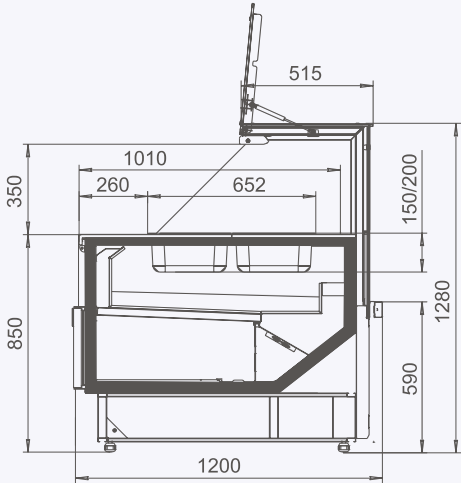

Missouri cold diamond MC 115 pickles OS 121-SLM
Missouri cold diamond MC 115 pickles OS 121-SLA

MISSOURI MC 120 PICKLES PP M

Length without sidewalls: 937, 1250, 1500,
1875, 2500

Temperature class: M2

- Uplift and holding of front glass with the help of gas-lift system
- Stainless steel working area
- Additional refrigerated box

Missouri MC 120 pickles PP 130-DBM

MISSOURI MC 120 PICKLES SELF M

Length without sidewalls: 937, 1250, 1500,
1875, 2500

Temperature class: M2

- Stainless steel working area
- Additional refrigerated box

Missouri MC 120 pickles self 107-DBM

MISSOURI MC 100 PICKLES SELF M/A

Length without sidewalls: 1250, 1875, 2500

Temperature class: M2

Missouri MC 100 pickles self 092-SLM
Missouri MC 100 pickles self 092-SLA

LOUISIANA MV 095 PICKLES MT O M

Length without sidewalls: 937, 1250, 1875, 2150,
2500, 3125, 3750