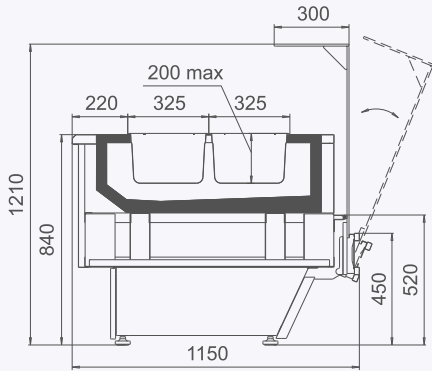

Length without sidewalls: 1250,
1875, 2500

Temperature class: M2

R290 In agreement with the manufacturer
it is available with a Refrigerant R290

- Pushing front panel with glass
- Stainless steel working area