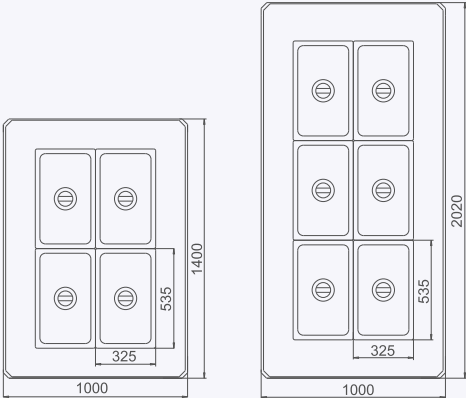

Length without sidewalls: 1400, 2020

Temperature class: M2

Virginia AH 100 pickles self R 137-SLA

Top view

VIRGINIA AO 100 PICKLES SELF A

Length without sidewalls: 1400, 2020

Temperature class: M2

R290 In agreement with the manufacturer it is available with a Refrigerant R290

Virginia AO 100 pickles self 076-SLA

Top view

The manufacturer reserves the right to make alterations in the specifications

PICKLES TUB 20

Temperature class: M2

Pickles tub 20

Top view

Top view