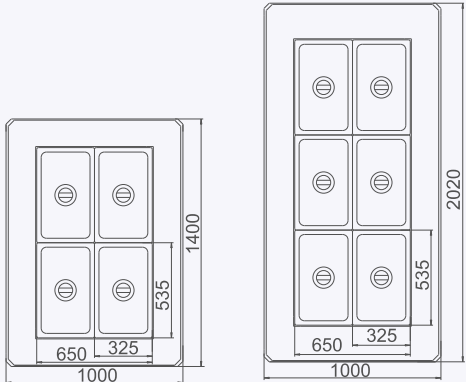

MISSOURI MC 100 PICKLES SELF M/A

Length without sidewalls: 1250, 1875, 2500

Temperature class: M2

Missouri MC 100 pickles self 092-SLM
Missouri MC 100 pickles self 092-SLA

LOUISIANA MV 095 PICKLES MT O M

Length without sidewalls: 937, 1250, 1875, 2150,
2500, 3125, 3750

Temperature class: H1

- Double air curtain without additional blowdown engines

Louisiana MV 095 pickles MT O 210-DLM

VIRGINIA AH 100 PICKLES SELF R A

In agreement with the manufacturer it is available with a Refrigerant R290

Length without sidewalls: 1400, 2020

Temperature class: M2

Virginia AH 100 pickles self R 137-SLA

Top view

VIRGINIA AO 100 PICKLES SELF A

Length without sidewalls: 1400, 2020

Temperature class: M2

R290 In agreement with the manufacturer it is available with a Refrigerant R290