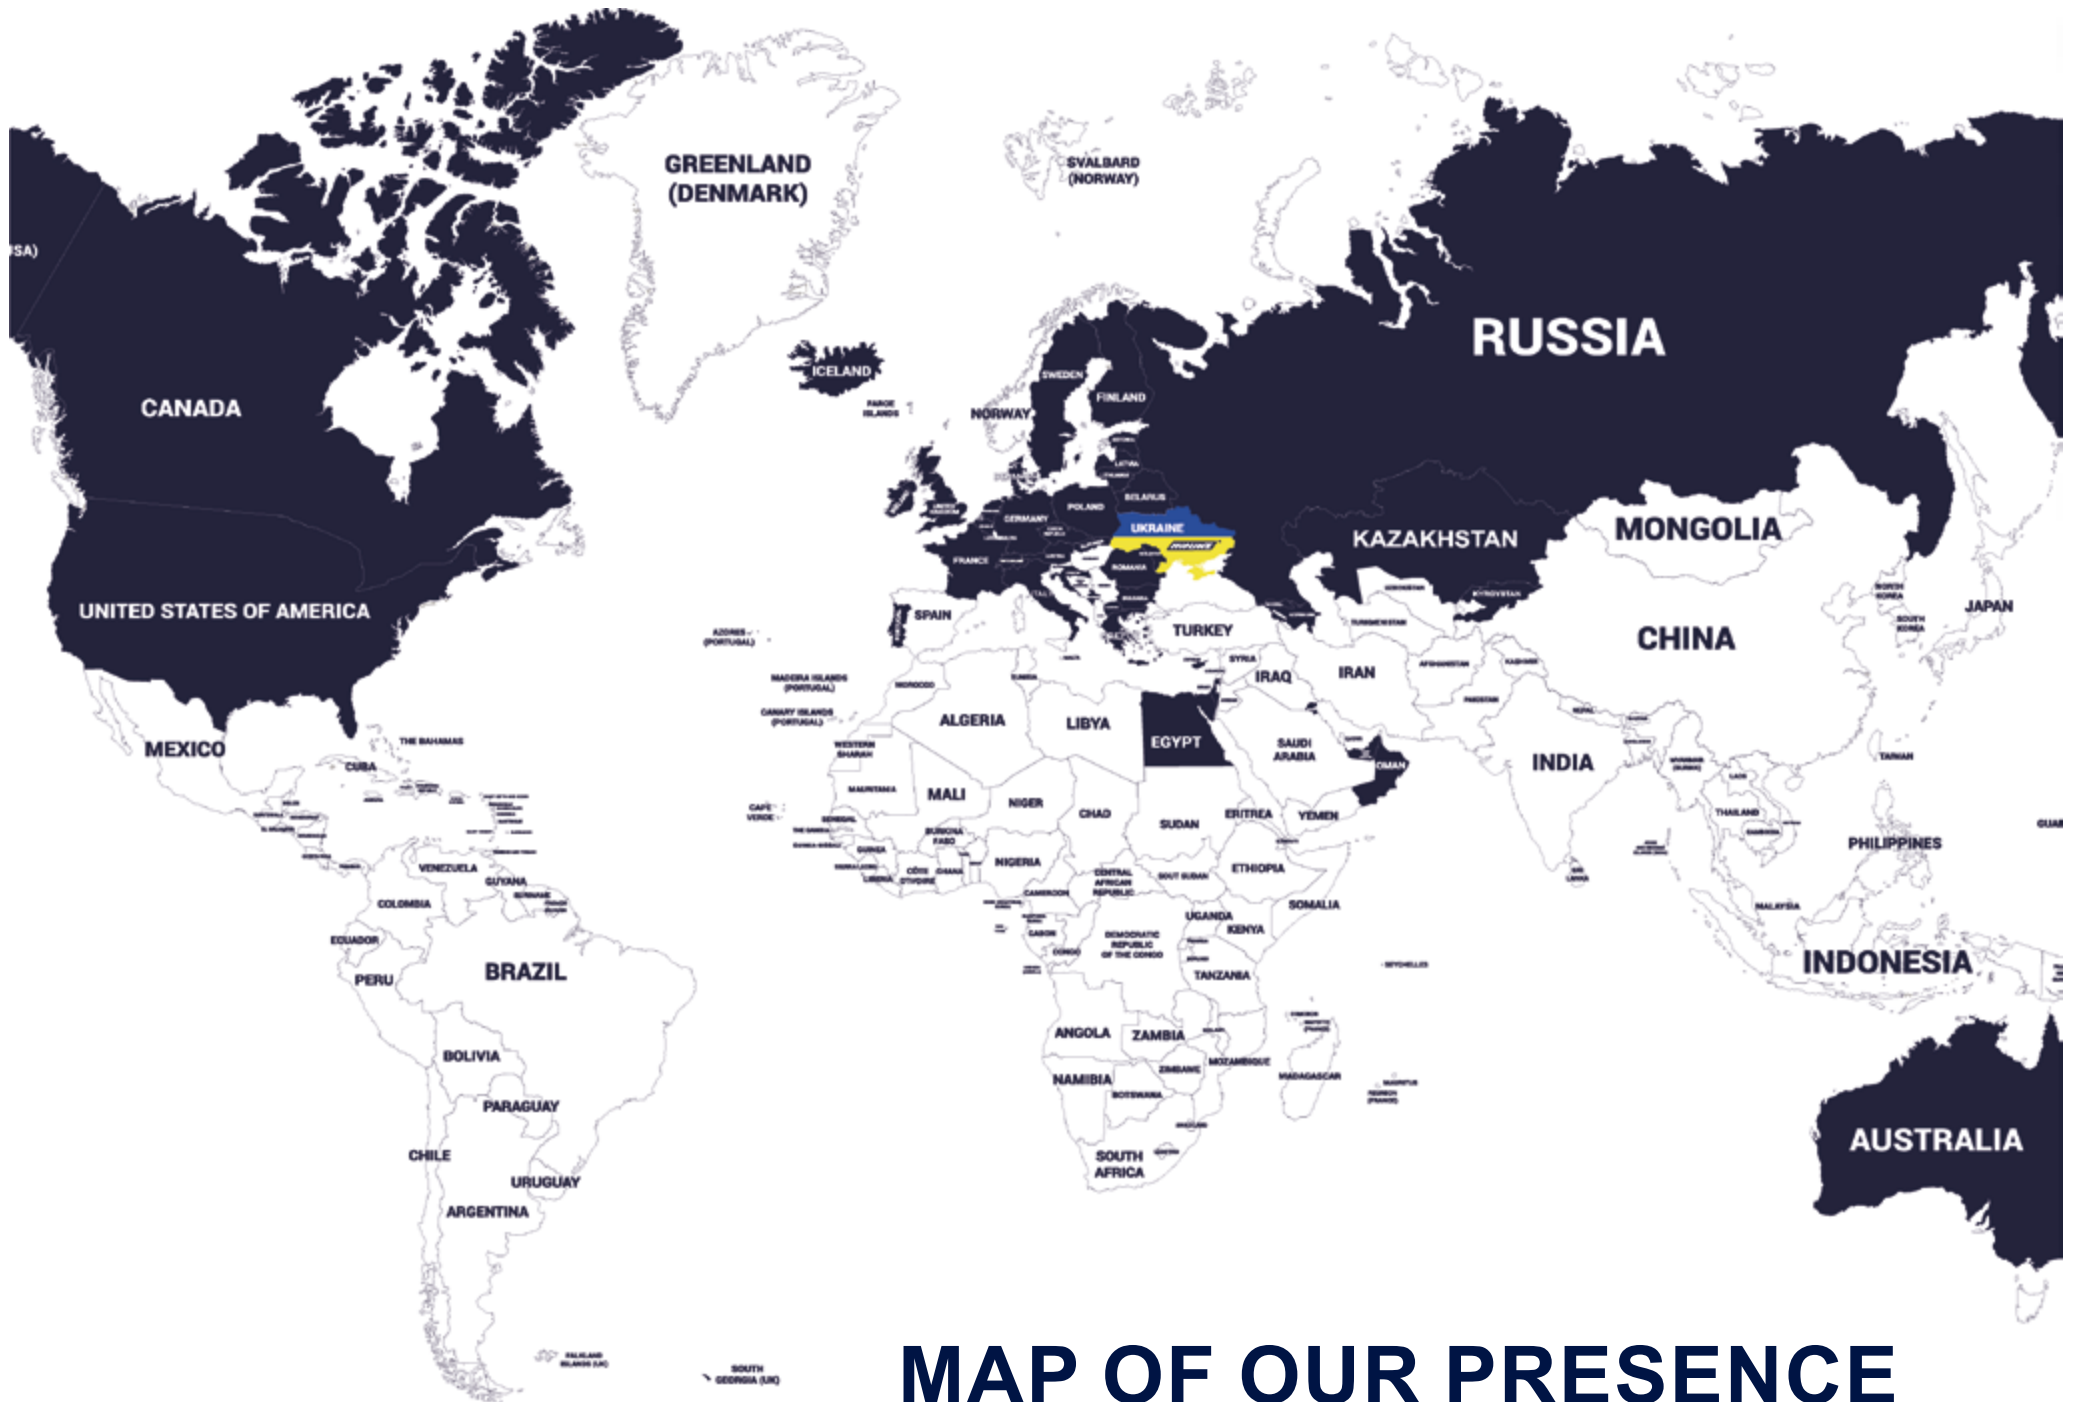

More than 3000 names for the produced equipment

More than 50000 projects equipped with our products

since

1997

WE ARE
DEVELOPING

Prima
Power

MAP OF OUR PRESENCE

CONTENTS