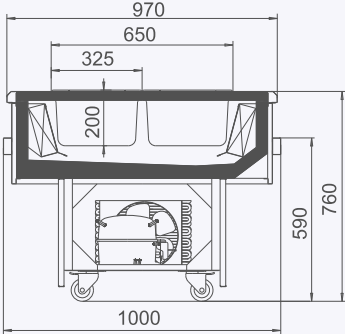

Length without sidewalls: 1400, 2020

Temperature class: M2

Virginia AH 100 pickles self R 137-SLA

Top view

VIRGINIA AO 100 PICKLES SELF A

Length without sidewalls: 1400, 2020

Temperature class: M2

R290 In agreement with the manufacturer it is available with a Refrigerant R290