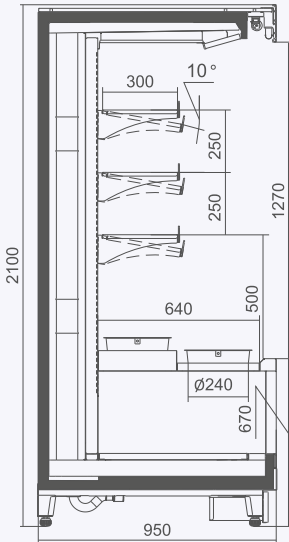

LOUISIANA MV 095 PICKLES MT O M

Length without sidewalls: 937, 1250, 1875, 2150,
2500, 3125, 3750

Temperature class: H1

- Double air curtain without additional blowdown engines

Louisiana MV 095 pickles MT O 210-DLM