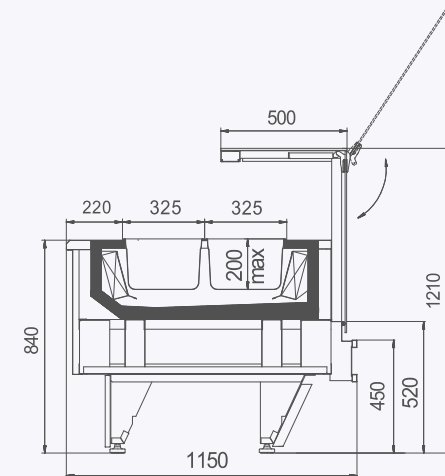

- Uplift and holding of front glass with the help of gas-lift system
- Stainless steel working area

Missouri cold diamond MC 115 pickles PS 121-SLM
Missouri cold diamond MC 115 pickles PS 121-SLA