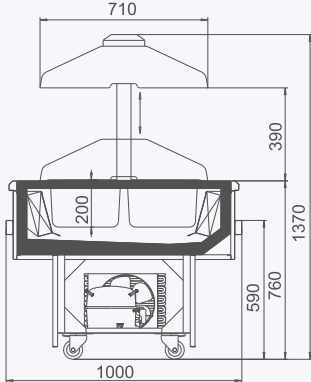

MISSOURI MC 100 PICKLES SELF M/A

Length without sidewalls: 1250, 1875, 2500

Temperature class: M2

Missouri MC 100 pickles self 092-SLM
Missouri MC 100 pickles self 092-SLA

LOUISIANA MV 095 PICKLES MT O M

Length without sidewalls: 937, 1250, 1875, 2150,
2500, 3125, 3750

Length without sidewalls: 1400, 2020

Temperature class: M2

Virginia AH 100 pickles self R 137-SLA

Top view

VIRGINIA AO 100 PICKLES SELF A

Length without sidewalls: 1400, 2020

Temperature class: M2

R290 In agreement with the manufacturer it is available with a Refrigerant R290