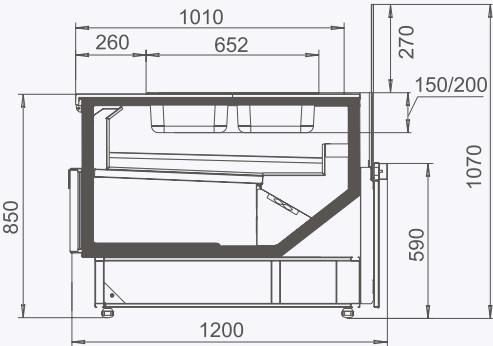

Missouri MC 120 pickles PP 130-DBM

MISSOURI MC 120 PICKLES SELF M

Length without sidewalls: 937, 1250, 1500,
1875, 2500

Temperature class: M2

- Stainless steel working area
- Additional refrigerated box

Missouri MC 120 pickles self 107-DBM

MISSOURI MC 100 PICKLES SELF M/A

Length without sidewalls: 1250, 1875, 2500

Temperature class: M2

Missouri MC 100 pickles self 092-SLM
Missouri MC 100 pickles self 092-SLA

LOUISIANA MV 095 PICKLES MT O M

Length without sidewalls: 937, 1250, 1875, 2150,
2500, 3125, 3750