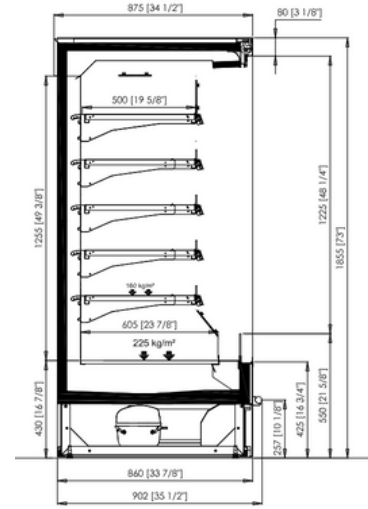

PM0000186143ND20

Available modulations
937 | 1250 | 1875 | 2500