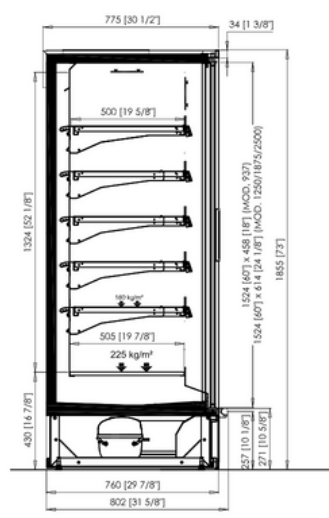

PM0000185127BD20

Available modulations
937 | 1250 | 1875 | 2500