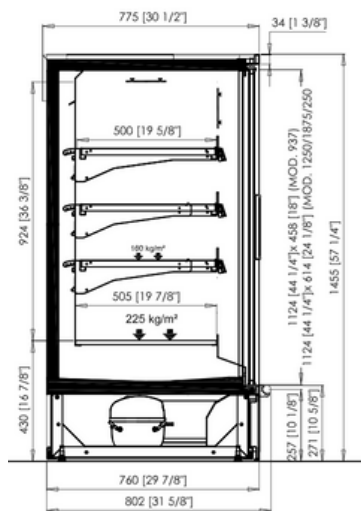

Available modulations
937 | 1250 | 1875 | 2500

PM0000146143ND20

Available modulations
937 | 1250 | 1875 | 2500

EYRE BD

HEIGHT 1400

PM0000145127BD20

Available modulations
937 | 1250 | 1875 | 2500

PM0000146127BD20