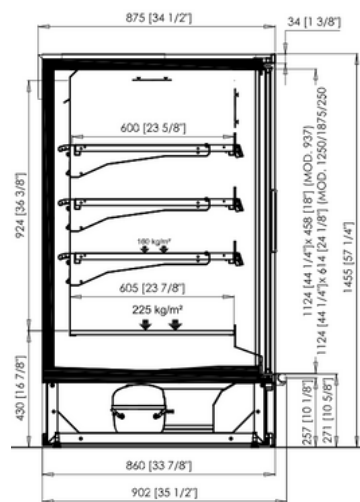

PM0000146127BD20

Available modulations
1937 | 1250 | 1875 | 2500