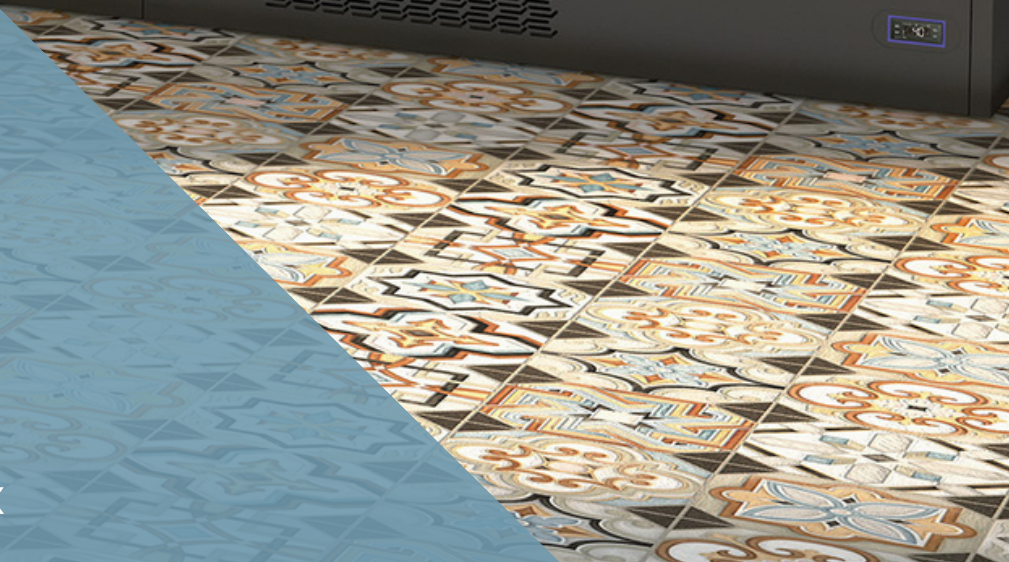

frost-trol
SOLID LINES

PLUG-IN

EYRE

Vertical Multideck

EYRE PM00|25|20|61|BD|20

PLUG-IN

Highlights

New cabinet design that offers multiple height and tray options to suit all types of establishment.