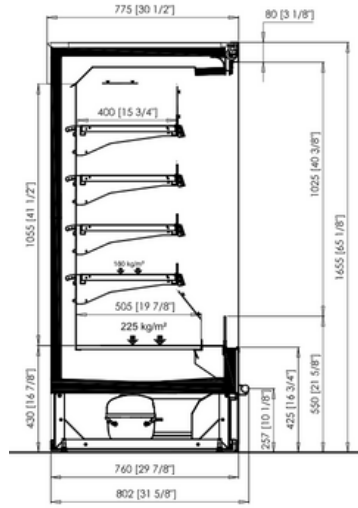

Available modulations
1937 | 1250 | 1875 | 2500

VENTILATED STRIP

EYRE ND

HEIGHT 1600

PM0000163343ND20

Available modulations
937 | 1250 | 1875 | 2500

PM0000165143ND20

Available modulations
937 | 1250 | 1875 | 2500