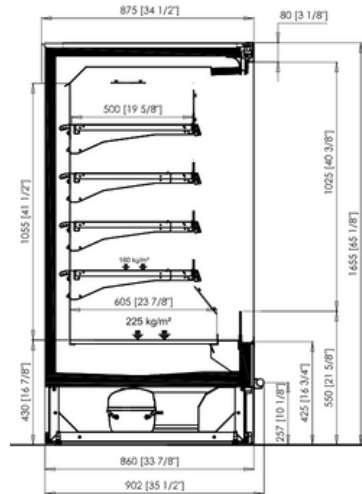

PM0000166143ND20

Available modulations
937 | 1250 | 1875 | 2500