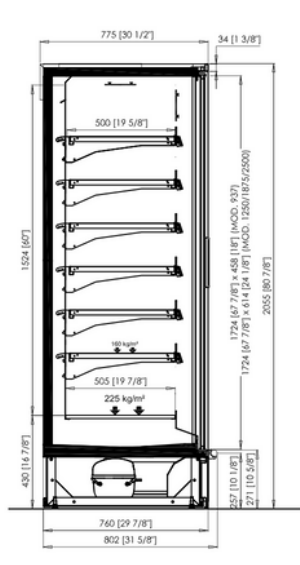

PM0000205127BD20

Available modulations
937 | 1250 | 1875 | 2500