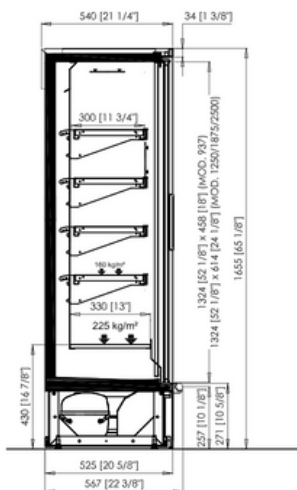

PM0000166143ND20

Available modulations
937 | 1250 | 1875 | 2500

EYRE BD

HEIGHT 1600

PM0000163327BD20

Available modulations
937 | 1250 | 1875 | 2500

PM0000165127BD20

Available modulations
937 | 1250 | 1875 | 2500