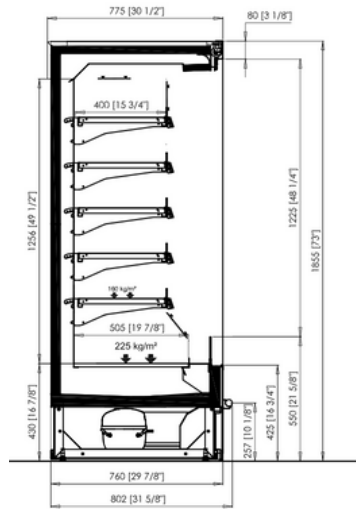

PM0000185143ND20

Available modulations
937 | 1250 | 1875 | 2500