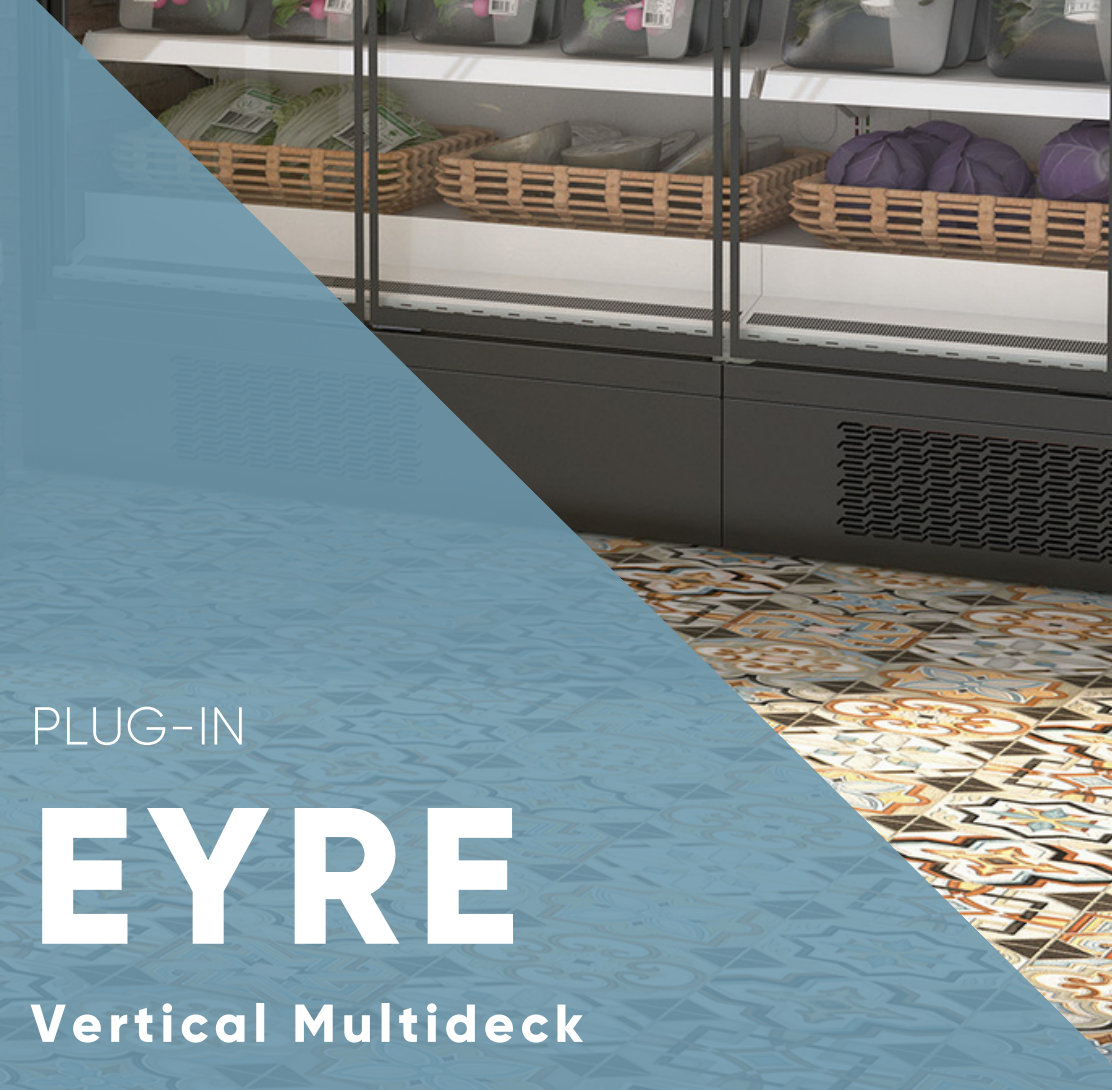

frost-trol
SOLID LINES

PLUG-IN

EYRE

Vertical Multideck

EYRE PM00|25|20|61|BD|20

PLUG-IN

Highlights

New cabinet design that offers multiple height and tray options to suit all types of establishment.