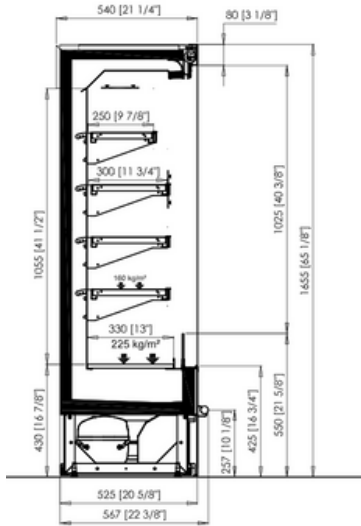

Available modulations
1937 | 1250 | 1875 | 2500

VENTILATED STRIP

EYRE ND

HEIGHT 1600

PM0000163343ND20

Available modulations
937 | 1250 | 1875 | 2500

PM0000165143ND20

Available modulations
937 | 1250 | 1875 | 2500