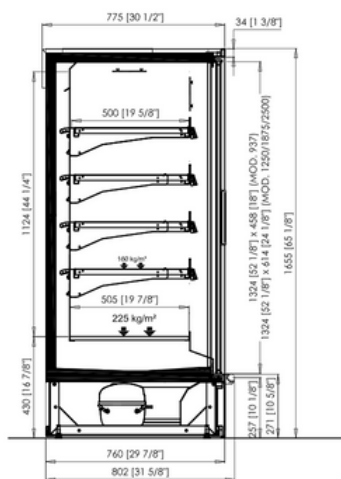

PM0000166143ND20

Available modulations
937 | 1250 | 1875 | 2500

EYRE BD

HEIGHT 1600

PM0000163327BD20

Available modulations
937 | 1250 | 1875 | 2500

PM0000165127BD20

Available modulations
937 | 1250 | 1875 | 2500