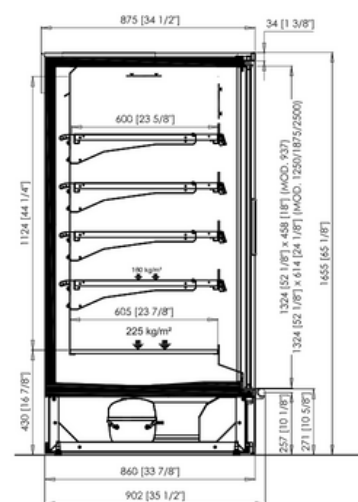

PM0000166127BD20

Available modulations
937 | 1250 | 1875 | 2500