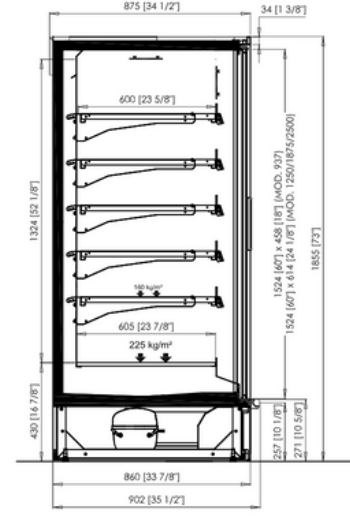

PM0000186127BD20

Available modulations
937 | 1250 | 1875 | 2500