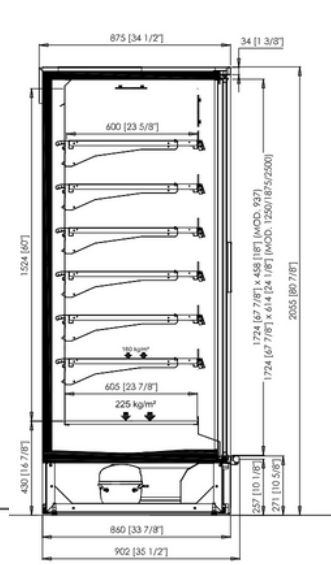

PM0000206127BD20

Available modulations
937 | 1250 | 1875 | 2500