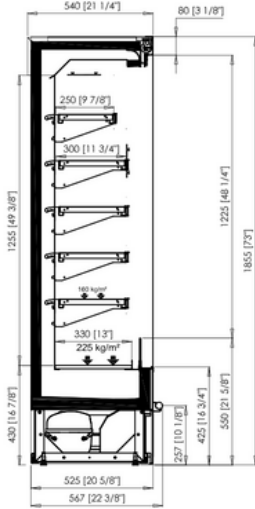

PM0000166127BD20

Available modulations
937 | 1250 | 1875 | 2500

INCLINATION OF SHELVES

EYRE ND

HEIGHT 1800

PM0000183343ND20

Available modulations
937 | 1250 | 1875 | 2500

PM0000185143ND20