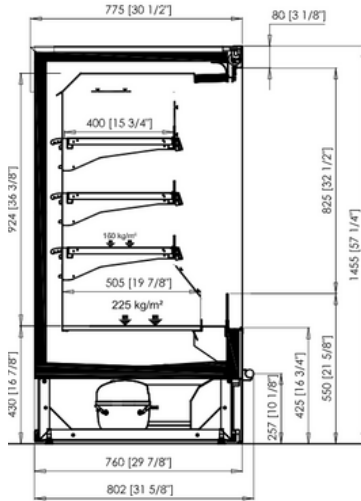

EYRE ND

HEIGHT 1400

PM0000145143ND20

Available modulations
937 | 1250 | 1875 | 2500