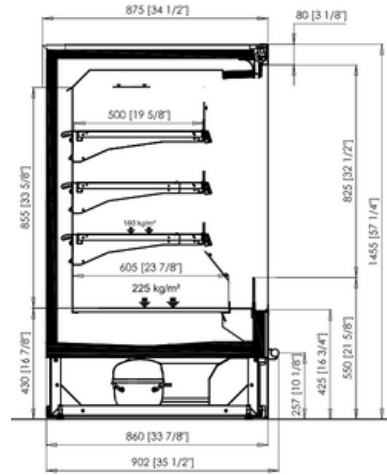

PM0000146143ND20

Available modulations
937 | 1250 | 1875 | 2500