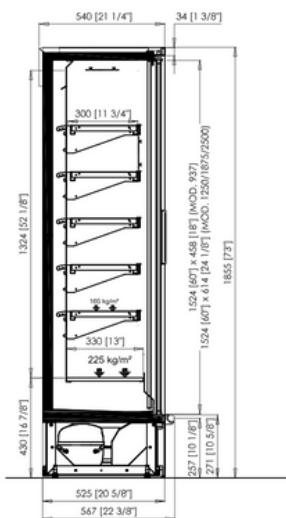

Available modulations
937 | 1250 | 1875 | 2500

PM0000186143ND20

Available modulations
937 | 1250 | 1875 | 2500

EYRE BD

HEIGHT 1800

PM0000183327BD20

Available modulations
937 | 1250 | 1875 | 2500

PM0000185127BD20